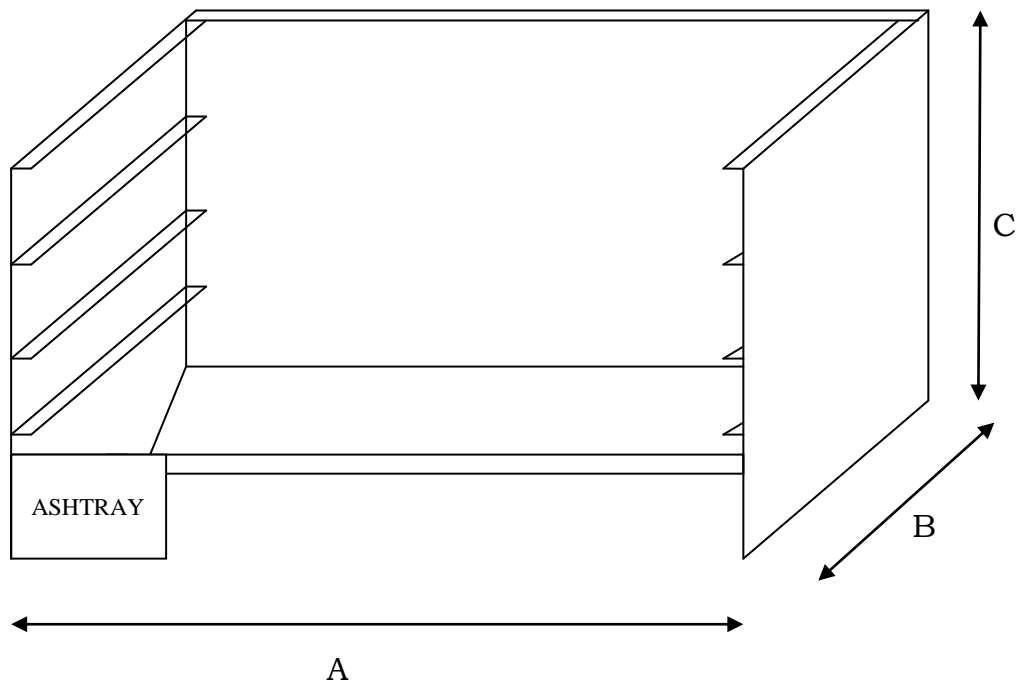

ASHPAN BRAAI

Size	A = WIDTH	B = DEPTH	C = HEIGHT	GRID SIZE
600 mm	600	500	500	590 x 450
800 mm – Without coalmaker	800	500	500	790 x 450
800 mm – with coalmaker	800	500	500	535 x 450
1000 mm - without coalmaker	1000	500	500	990 x 450
1000 mm - with coalmaker	1000	500	500	685 x 450
1200 mm - without coalmaker	1200	500	500	1190 x 450
1200 mm - with coalmaker	1200	500	500	890 x 450
Ashpan Braais include: Ashtray, Potjiehook, Poker and electro-plated grid. Grids can be 'swopped' for 304 stainless steel grids.				